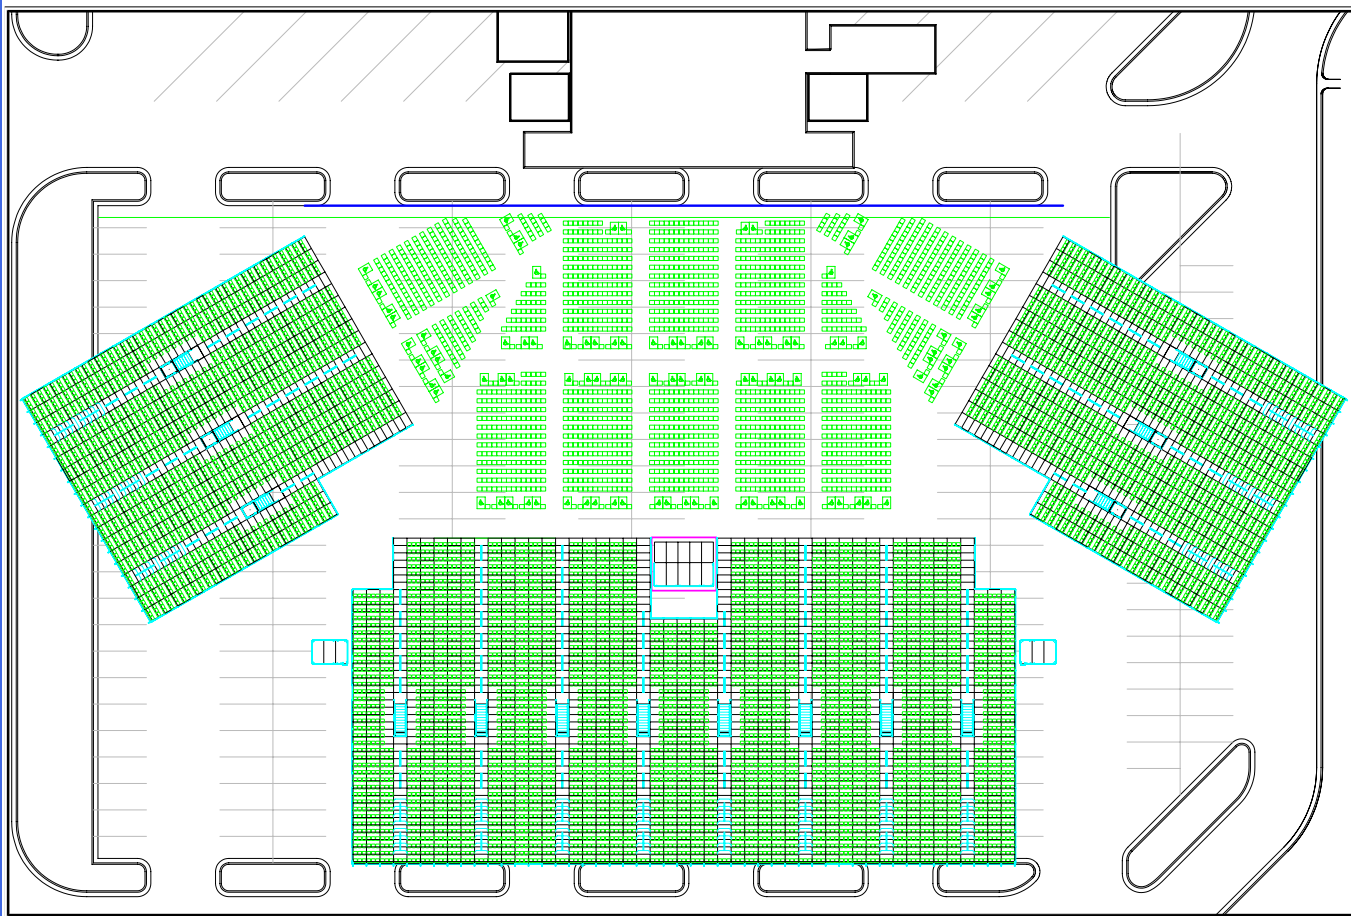

Photo: Soaring Eagle Casino and Resort
Designer: Soaring Eagle Casino & Resort
Capacity/Size: Seating for 8,669

SGA PRODUCTION
STAGING
We Rent Peace of Mind.

System Type: Large Scale Alto Portable Seating
System Details: To supplement a stadium's existing seating capacity, or create a venue where none exists, a large-scale outdoor Alto system is the answer. SGA has endless designs for additional venue capacity, standalone events, and even long-term rentals.

Scoring Eagle Coliseum
 1000 W. WASHINGTON ST.
 CHICAGO, IL 60606
 312.527.2000
 SGA015B 3/30/2005

**Proposed Fiser Layout
 Soaring Eagle / Summer 2005**

LANSING - ORLANDO
 LAS VEGAS - CHICAGO
 PA. 517-323-0219
 WWW.SGA.NET