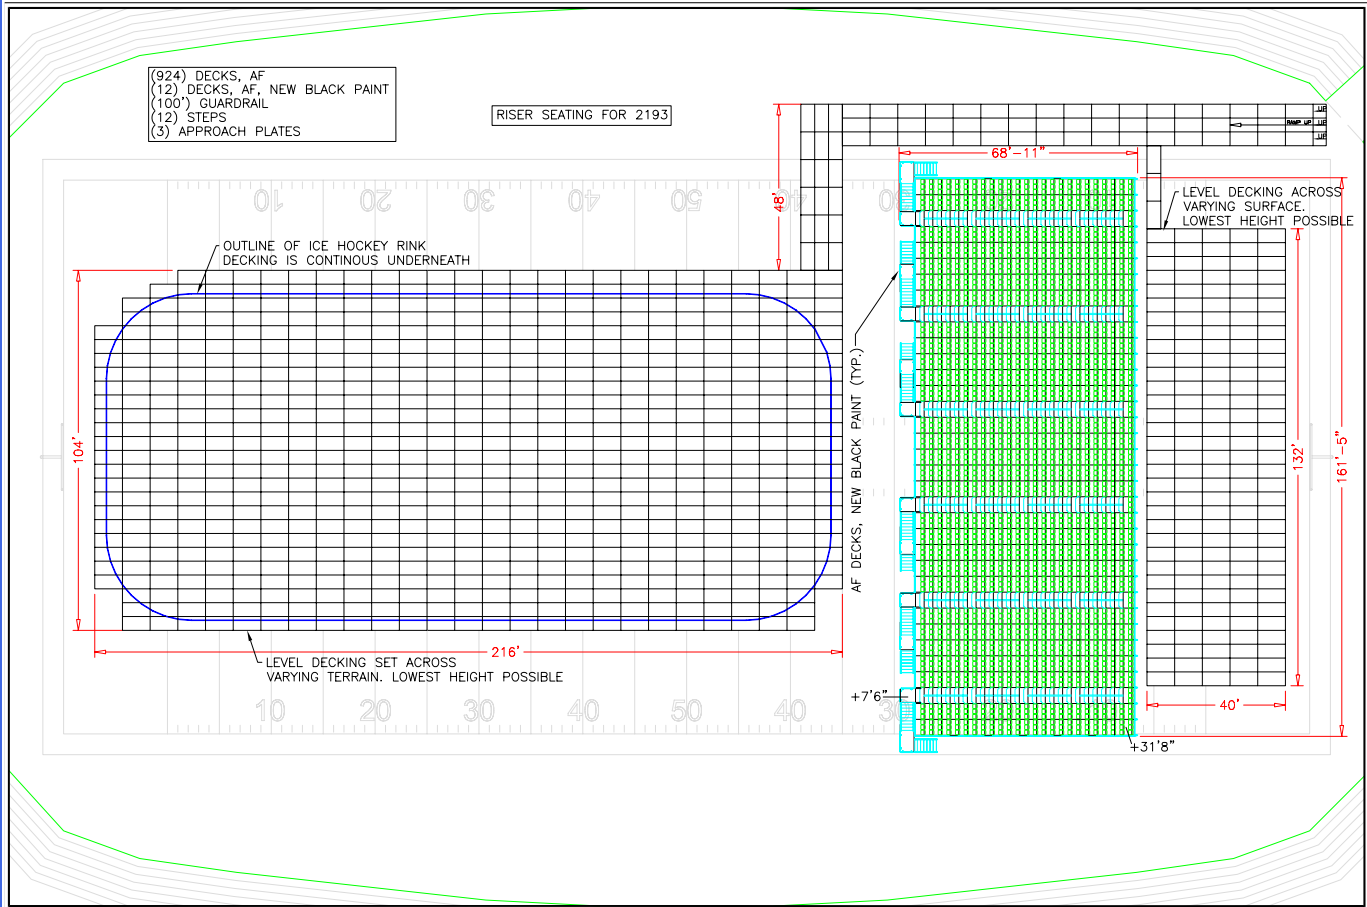

Photo: Lambeau Field
Designer: Green Bay Packers
Capacity/Size: NCAA Men's Hockey Rink

SGA PRODUCTION
STAGING
We Rent Peace of Mind.

System Type: Ice Rink Platforms
System Details: SGA's proven design for supporting ice rinks inside your venue facilitates the creation of ice surfaces anywhere you need them. From larger games with world breaking attendance to bringing revenue possibilities to different arenas and stadiums, SGA's ice rink platform system gets the job done.

LANSHING OREGON
 PH: 517-323-0000
 FX: 517-323-0219
 WWW.SGA.NET

**Proposed Grandstand Layout
 Green Bay Packers / Lambeau hockey**

DATE: 12/24/02
 DRAWN BY: [Name]
 CHECKED BY: [Name]
 PROJECT: [Name]

1