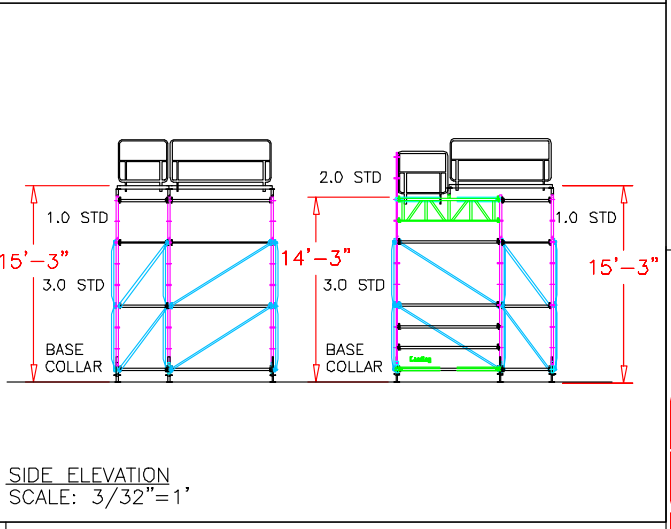

Model: PP32.12.180
SGA Production Staging

CREATED BY: BRK
REVISION DATE: 7/23/02
FILE NAME: PP32.12.180
SUBMIT DATE: 9/23/02

CLIENT APPROVAL: _____ APPROVAL DATE: _____ SALESPERSON: _____