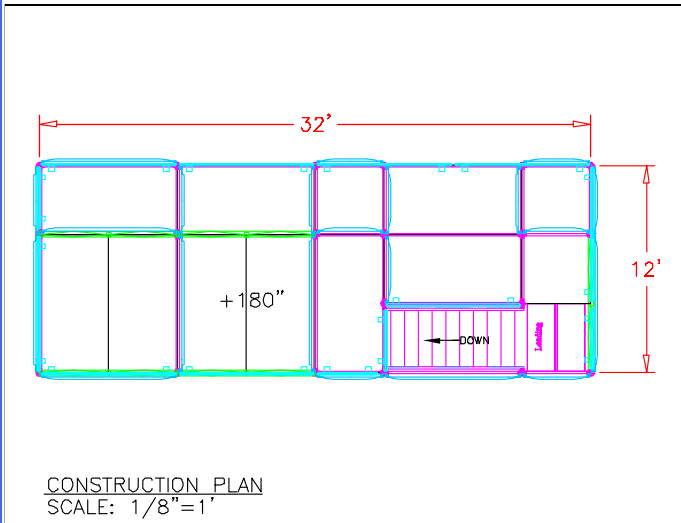

Model: PP32.12.180
SGA Production Staging

CREATED BY: BRK
REVISION DATE: 7/23/02
FILE NAME: PP32.12.180
SUBMIT DATE: 9/23/02

CLIENT APPROVAL: _____ APPROVAL DATE: _____ SALESPERSON: _____