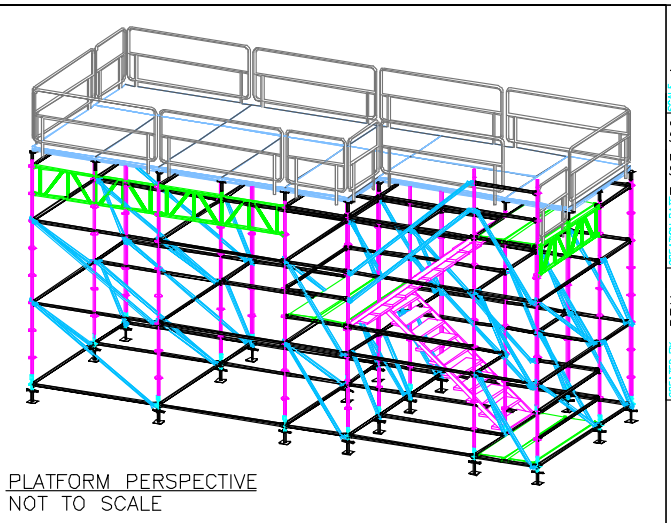

Model: PP32.12.180
SGA Production Staging

CREATED BY: BRK
REVISION DATE: 7/23/02
FILE NAME: PP32.12.180
SUBMIT DATE: 9/23/02

CLIENT APPROVAL: _____ APPROVAL DATE: _____ SALESPERSON: _____