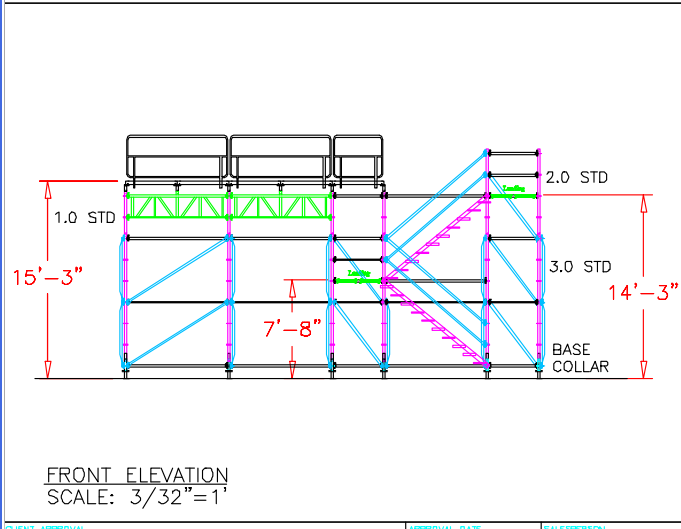

Model: PP32.12.180
SGA Production Staging

CREATED BY: BRK
REVISION DATE: 7/23/02
FILE NAME: PP32.12.180
SUBMIT DATE: 9/23/02

CLIENT APPROVAL: _____ APPROVAL DATE: _____ SALESPERSON: _____